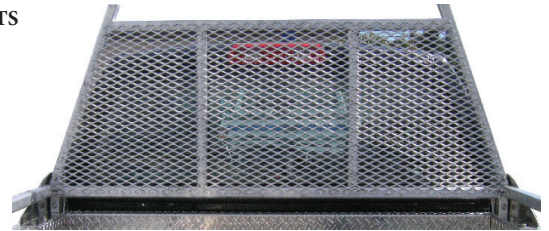

HI-LITE

CAB GUARDS

POPULAR APPLICATIONS NOW AVAILABLE IN BLACK

SIDE BAR

FULL BAR

W/OPTIONAL TOOL BOX FOOT & LIGHT POCKETS

FULL MESH

RACK WITH LED LIGHTS & 15' HARNESS
ADD: "RRW" TO PART#

- MADE FROM 1 1/2" SQUARE ANODIZED ALUMINUM TUBE, 1/8" THICK
- PART NUMBERS FOLLOWED BY AN "N" INDICATE IT IS MADE FROM NON-ANODIZED MATERIAL
- TO ADD LIGHT POCKETS TO A CAB GUARD, ADD "LP" TO THE PART NUMBER
- TO ADD LED STOP/TURN/TAIL + BU LIGHTS TO A CAB GUARD, ADD "RRW" TO THE PART NUMBER (comes assembled and wired w/15'harness)
- TO MAKE CAB GUARD BLACK, ADD "B" TO THE PART NUMBER
- MOUNT FOOT PURCHASED SEPARATELY

CHEVROLET

YEAR	MODEL	SIDE BAR CAB GUARD	FULL BAR CAB GUARD	FULL MESH CAB GUARD	STANDARD FOOT	STANDARD NO-DRILL FOOT	TOOL BOX FOOT	TOOL BOX NO-DRILL FOOT
CHEVROLET SILVERADO								
19-21	SILVERADO 1500	HC412-155	HC415-155	HC414-155N	HC41111	HC41120	HC41112	N/A
88-18	SILVERADO 1500	HC812-143	HC815-143	HC814-143N	HC81111	HC81118 (*)	HC81112	HC81122
99-07	SILVERADO STEPSIDE	N/A	N/A	N/A	N/A	N/A	N/A	N/A
88-98	SILVERADO STEPSIDE	HC81215	HC81515	HC81415N	CUSTOM	CUSTOM	CUSTOM	CUSTOM
20-21	SILVERADO 2500/3500	HC412-185	HC415-185	HC414-185N	HC41111	HC41120	HC41112	HC41125
92-18	SILVERADO 2500/3500	HC812-143	HC815-143	HC814-143N	HC81111	HC81118 (*)	HC81112	HC81122
73-87	SILVERADO C/K SERIES ALL FLEETSIDE+88-91 HD	HC81201	HC81501	HC81401N	HC81111	N/A	HC81112	N/A
73-87	SILVERADO STEPSIDE	N/A	N/A	N/A	N/A	N/A	N/A	N/A
67-72	CHEVROLET Pick Up ALL FLEETSIDE	N/A	N/A	N/A	N/A	N/A	N/A	N/A
67-72	CHEVROLET Pick Up STEPSIDE	N/A	N/A	N/A	N/A	N/A	N/A	N/A