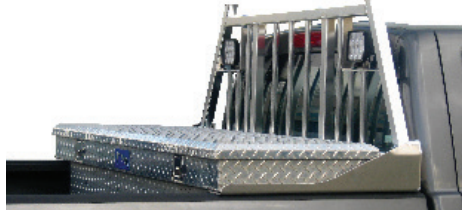

HI-LITE

CAB GUARDS

POPULAR APPLICATIONS NOW AVAILABLE IN BLACK

SIDE BAR

FULL BAR

W/OPTIONAL TOOL BOX FOOT & LIGHT POCKETS

FULL MESH

RACK WITH LED LIGHTS & 15' HARNESS
ADD: "RRW" TO PART#

- MADE FROM 1 1/2" SQUARE ANODIZED ALUMINUM TUBE, 1/8" THICK
- PART NUMBERS FOLLOWED BY AN "N" INDICATE IT IS MADE FROM NON-ANODIZED MATERIAL
- TO ADD LIGHT POCKETS TO A CAB GUARD, ADD "LP" TO THE PART NUMBER
- TO ADD LED STOP/TURN/TAIL + BU LIGHTS TO A CAB GUARD, ADD "RRW" TO THE PART NUMBER (comes assembled and wired w/15'harness)
- TO MAKE CAB GUARD BLACK, ADD "B" TO THE PART NUMBER
- MOUNT FOOT PURCHASED SEPARATELY

CHEVROLET

YEAR	MODEL	SIDE BAR CAB GUARD	FULL BAR CAB GUARD	FULL MESH CAB GUARD	STANDARD FOOT	STANDARD NO-DRILL FOOT	TOOL BOX FOOT	TOOL BOX NO-DRILL FOOT
CHEVROLET SILVERADO								
19-21	SILVERADO 1500	HC412-155	HC415-155	HC414-155N	HC41111	HC41120	HC41112	N/A
88-18	SILVERADO 1500	HC812-143	HC815-143	HC814-143N	HC81111	HC81118 (*)	HC81112	HC81122
99-07	SILVERADO STEPSIDE	N/A	N/A	N/A	N/A	N/A	N/A	N/A
88-98	SILVERADO STEPSIDE	HC81215	HC81515	HC81415N	CUSTOM	CUSTOM	CUSTOM	CUSTOM
20-21	SILVERADO 2500/3500	HC412-185	HC415-185	HC414-185N	HC41111	HC41120	HC41112	HC41125
92-18	SILVERADO 2500/3500	HC812-143	HC815-143	HC814-143N	HC81111	HC81118 (*)	HC81112	HC81122
73-87	SILVERADO C/K SERIES ALL FLEETSIDE+88-91 HD	HC81201	HC81501	HC81401N	HC81111	N/A	HC81112	N/A
73-87	SILVERADO STEPSIDE	N/A	N/A	N/A	N/A	N/A	N/A	N/A
67-72	CHEVROLET Pick Up ALL FLEETSIDE	N/A	N/A	N/A	N/A	N/A	N/A	N/A
67-72	CHEVROLET Pick Up STEPSIDE	N/A	N/A	N/A	N/A	N/A	N/A	N/A